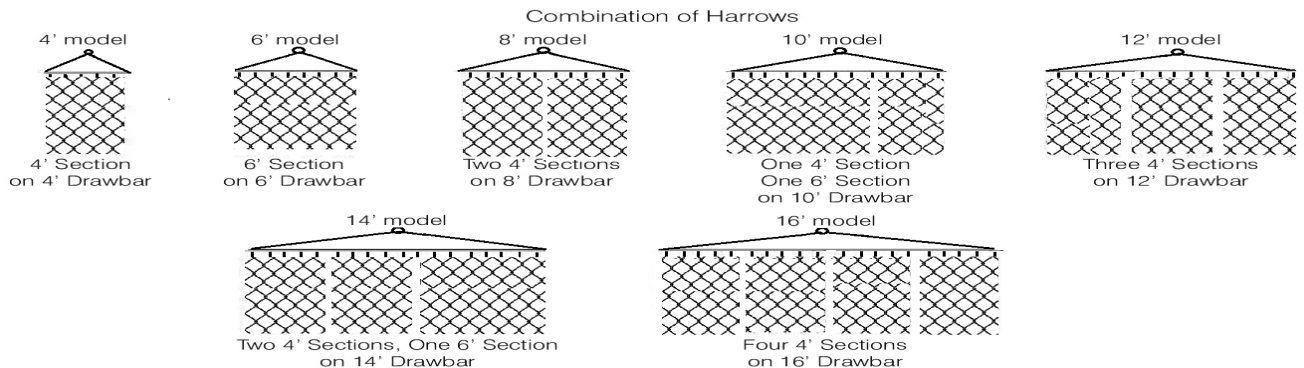

CHAIN HARROWS

2/1/17

ITEM #	DESCRIPTION	RETAIL	BACK FREIGHT
Concord Series (1/2" diameter tines)			
HACC044	4'Wx4'L less draw bar	\$181	\$11
HACC064	6'Wx4'L less draw bar	\$266	\$16
HACC048	4'Wx8'L less draw bar	\$339	\$20
HACC068	6'Wx8'L less draw bar	\$534	\$32
HACC088	8'Wx8'L less draw bar	\$736	\$44
HACC108	10'Wx8'L less draw bar	\$899	\$54
Ranger Series (5/8" diameter tines)			
HACR046	4'Wx6'L less draw bar	\$475	\$29
HACR048	4'Wx8'L less draw bar	\$623	\$37
HACR066	6'Wx6'L less draw bar	\$736	\$44
HACR068	6'Wx8'L less draw bar	\$873	\$52
3 point Frames (CAT1 and CAT2)			
OGLN6/8	6'x8' or 8'x8' (must add draw bar)	\$553	\$33
OGLN10	10'x8' (must add draw bar)	\$605	\$36
OGLN12	12'x8' (must add draw bar)	\$674	\$40
OGLN14	14'x8' (must add draw bar)	\$722	\$43
OGH3PL16	Hyd. Fold 3pt 1/2" 8' long or 5/8" 6' long (16')	\$3,755	\$225
OGH3PL20	Hyd. Fold 3pt 1/2" 8' long or 5/8" 6' long (20')	\$4,248	\$255
Draw Bars			
OGHD4	4' draw bar for all harrows	\$97	\$6
OGHD6	6' draw bar for all harrows	\$118	\$7
OGHD8	8' draw bar for all harrows	\$158	\$9
OGHD10	10' draw bar for all harrows	\$197	\$12
OGHD12	12' draw bar for all harrows	\$220	\$13
OGHD14	14' draw bar for all harrows	\$256	\$15
OGHD16	16' draw bar for all harrows	\$277	\$17
Draw Bar Connectors:			
OGHC8	Connector Length: 8'	\$228	\$14
OGHC10	Connector Length: 10'	\$260	\$16
OGHC12	Connector Length: 12'	\$296	\$18