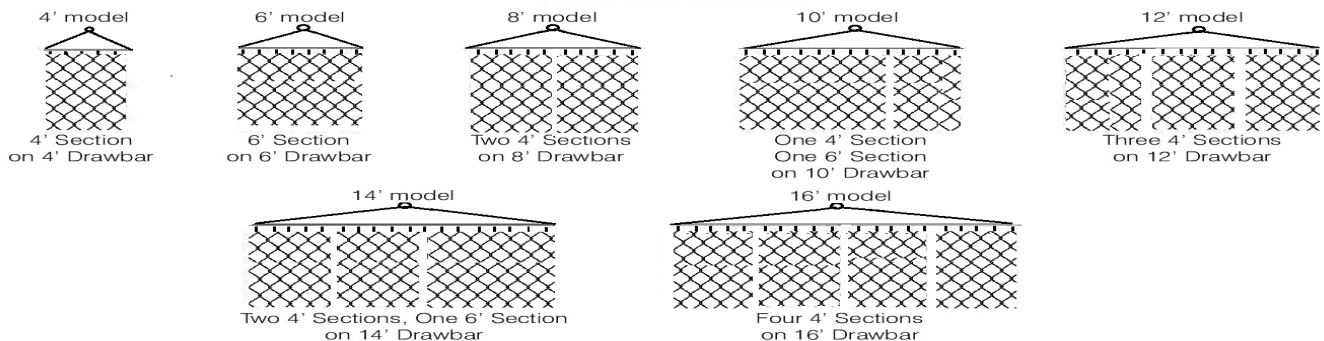

CHAIN HARROWS

01-01-2020

ITEM #	DESCRIPTION	RETAIL	BACK FREIGHT
Concord Series (1/2" diameter tines)			
HACC044	4'Wx4'L less draw bar	$191	$11
HACC064	6'Wx4'L less draw bar	$280	$17
HACC048	4'Wx8'L less draw bar	$358	$21
HACC068	6'Wx8'L less draw bar	$562	$34
HACC088	8'Wx8'L less draw bar	$774	$46
HACC108	10'Wx8'L less draw bar	$946	$57
Ranger Series (5/8" diameter tines)			
HACR046	4'Wx6'L less draw bar	$499	$30
HACR048	4'Wx8'L less draw bar	$656	$39
HACR066	6'Wx6'L less draw bar	$774	$46
HACR068	6'Wx8'L less draw bar	$918	$55
3 point Frames (CAT1 and CAT2)			
OGLN6/8	6'x8' or 8'x8' (must add draw bar)	$553	$33
OGLN10	10'x8' (must add draw bar)	$605	$36
OGLN12	12'x8' (must add draw bar)	$674	$40
OGLN14	14'x8' (must add draw bar)	$722	$43
OGH3PL16	Hyd. Fold 3pt 1/2" 8' long or 5/8" 6' long (16')	$3,755	$225
OGH3PL20	Hyd. Fold 3pt 1/2" 8' long or 5/8" 6' long (20')	$4,248	$255
Draw Bars			
OGHD4	4' draw bar for all harrows	$132	$8
OGHD6	6' draw bar for all harrows	$151	$9
OGHD8	8' draw bar for all harrows	$184	$11
OGHD10	10' draw bar for all harrows	$216	$13
OGHD12	12' draw bar for all harrows	$250	$15
OGHD14	14' draw bar for all harrows	$266	$16
OGHD16	16' draw bar for all harrows	$283	$17
Draw Bar Connectors:			
OGHC8	Connector Length: 8'	$232	$14
OGHC10	Connector Length: 10'	$263	$16
OGHC12	Connector Length: 12'	$303	$18

Combination of Harrows

FARMCO DISTRIBUTING INC

FOB Lansing,

13619 SOUTH DEWITT ROAD, LANSING, MI 48906
PHONE: 517-669-8391 FAX: 517-669-6405