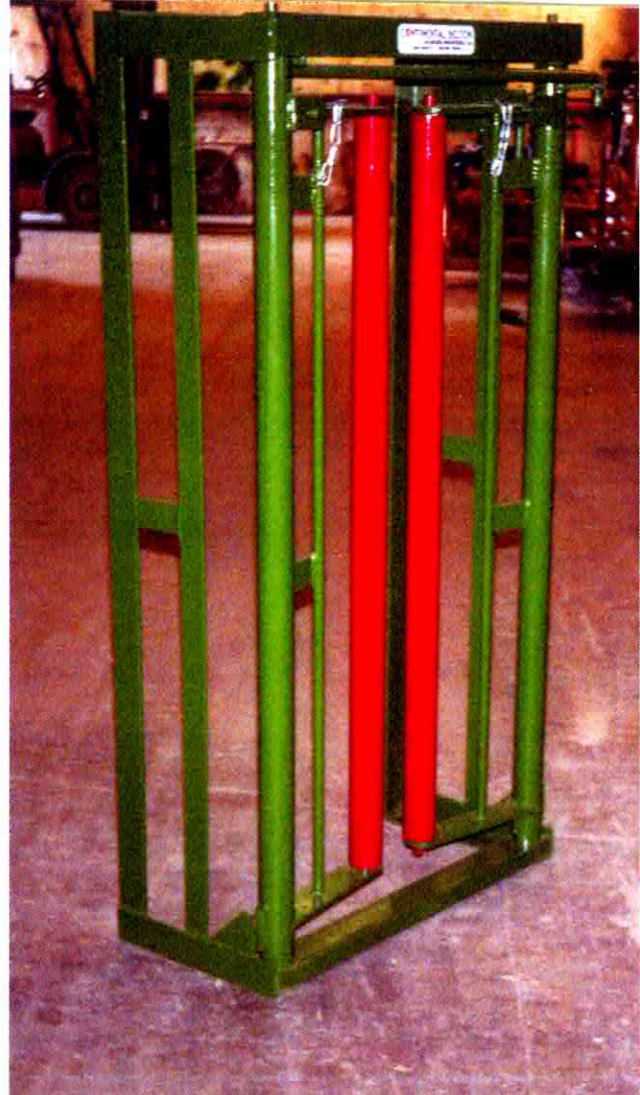

MANUFACTURED BY
AG-MEIER IND. L.L.C.
(254) 939-3731
1-800-446-7319

Continental Belton

Self Catching Headgate

B1600L – Left Handed Headgate
B1600R – Right Handed Headgate

FEATURES

- Has Heavy Duty Adjustable Rollers
- Measures 62" inches high and 32" wide by 14" deep
- Weighs 220 lbs.