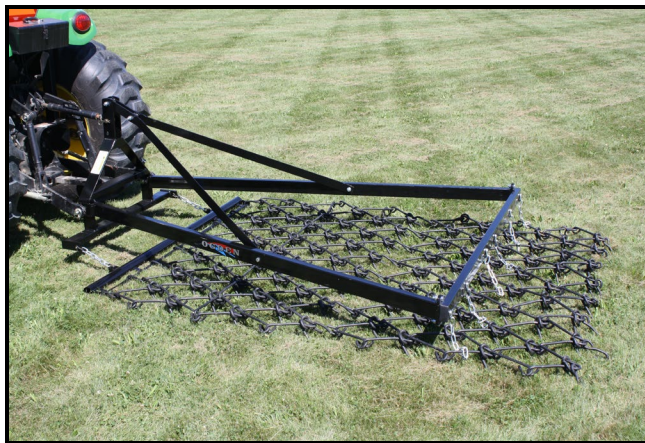

Manufactured by:

Ogden Metalworks Inc.

PO Box 128 <> 301 N. Marilyn Ave.

Ogden, IL 61859

PH: 217-582-2552 <> Fax 217-582-2746

www.ogdenmetalworks.com

Email: ogdenmetalworks@ogdenmetalworks.com

0812R0824